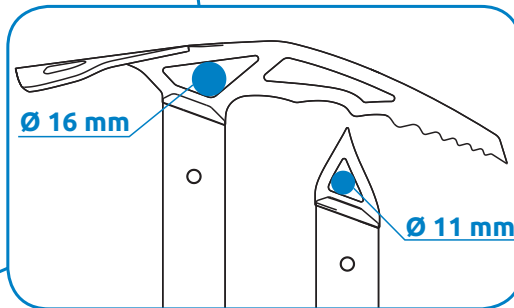

Edges are finished for maximum comfort

Ergonomic adze is shaped and sized for optimal chopping performance

Forged chromoly steel pick and adze with an ergonomic design for good comfort and the best grip

Equipped with Touring Leash (1305)

Steel spike for clean plunging

Carabiner holes on the head and spike for leashes and tethers