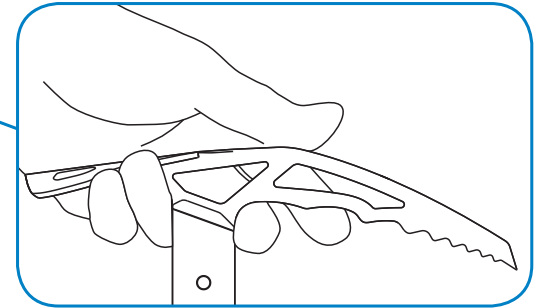

Edges are finished for maximum comfort

Ergonomic adze is shaped and sized for optimal chopping performance

Forged chromoly steel pick and adze with an ergonomic design for good comfort and the best grip

Equipped with Touring Leash (1305)

Steel spike for clean plunging

Carabiner holes on the head and spike for leashes and tethers